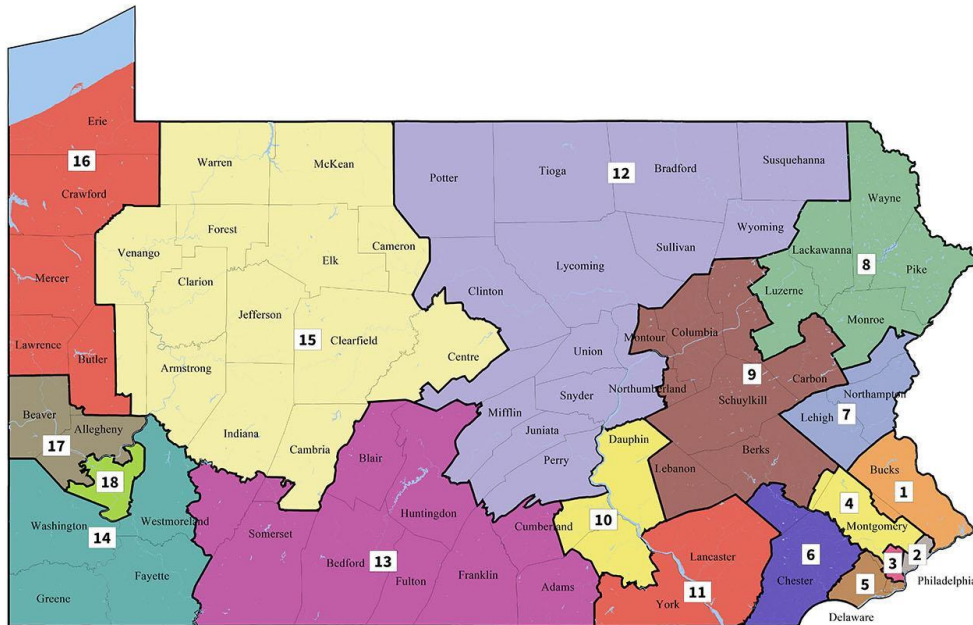

## All of Upper Dublin is now in PA #4 Congressional District

As of 3/25/18 when PA's new Congressional map became final (the US Supreme Court turned down challenges raised by Turzai et al of PA GOP), ALL OF UD is now in the new PA CONGRESSIONAL DISTRICT #4. The "Montco" District includes 90% of Montgomery County and 3 municipalities of Berkes County. Eastern Lower Merion is now in #5 – the "DELCO" District. Much of the North Penn SD and the Souderton SD are now in #1 – the "BUCKSCO" District. Congressman Brendan Boyle, who will still represent UD until 1/1/19, is running in #2 which is 100% in Philadelphia. Changes in districts ONLY effects Congress. Districts for State Rep and State senate remain the same.